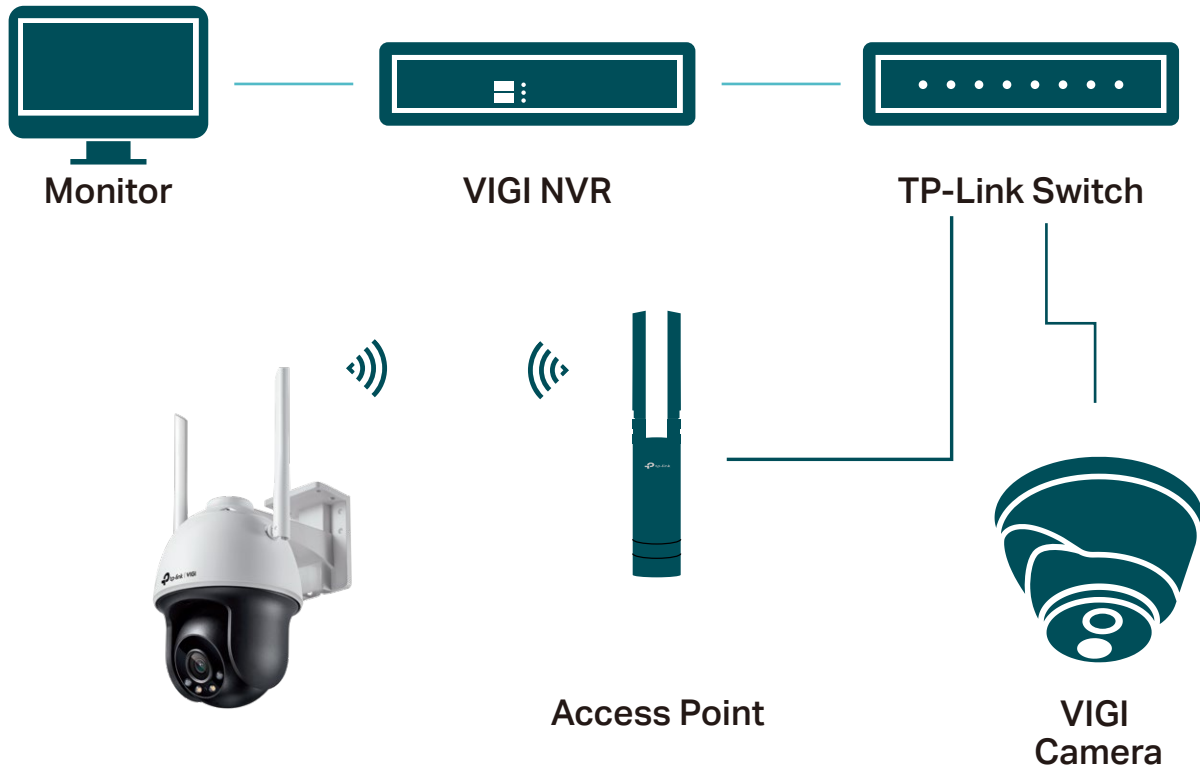

**Motion
Detection**

**Region
Intrusion**

**Object Removal
Detection**

**Region Exiting
Detection**

Line-Crossing

**Camera
Tampering**

**Object Abandoned
Detection**

**Region Entering
Detection**

// SmartVid

Smart IR

Keeps objects from being under-rendered when far away or overexposed when close to camera at night.

Wide Dynamic Range

Adjusts for lighting contrast to minimize shadowing effects and renders images true to life.

3D DNR

Removes abnormal pixelation to provide clearer video and eliminate distortion.

// VIGI Surveillance Solution

The VIGI professional surveillance system by TP-Link is dedicated to protecting the business that you've worked hard to build—whenever, wherever.

Outstanding functions, reliable quality guarantees, and simplified installation work together to ensure your business stays safe and sound.

// Flexible Installation

Find the perfect vantage point by simply securing your camera to the ceiling, wall, or pole.