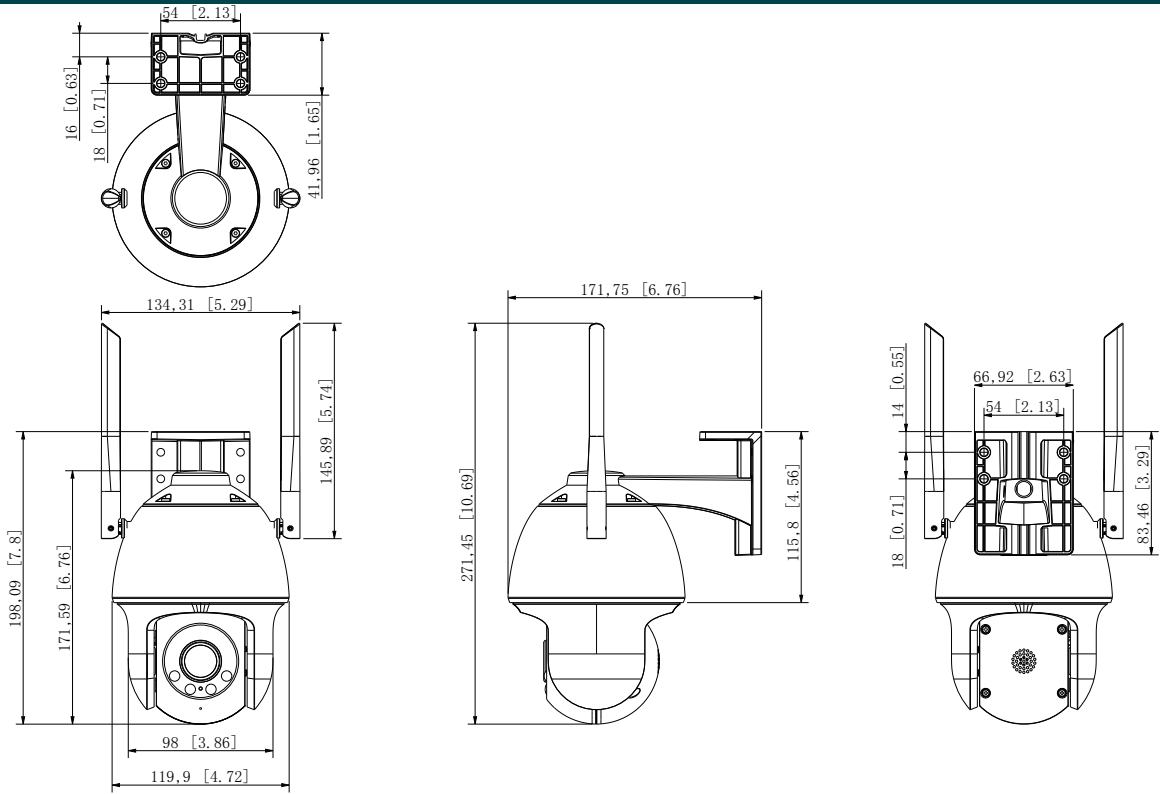

Dimensions

*Micro SD card is not included in the package.

Specifications are subject to change without notice and can be found at www.tp-link.com.

©2024 TP-Link