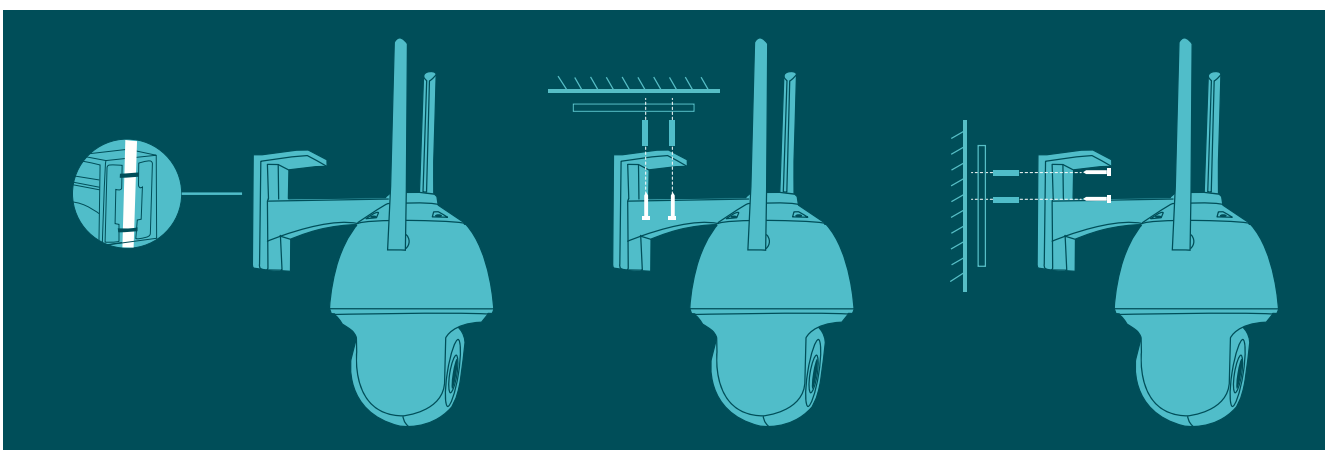

3D DNR

Removes abnormal pixelation to provide clearer video and eliminate distortion.

// VIGI Surveillance Solution

The VIGI professional surveillance system by TP-Link is dedicated to protecting the business that you've worked hard to build—whenever, wherever.

Outstanding functions, reliable quality guarantees, and simplified installation work together to ensure your business stays safe and sound.

// Flexible Installation

Find the perfect vantage point by simply securing your camera to the ceiling, wall, or pole.