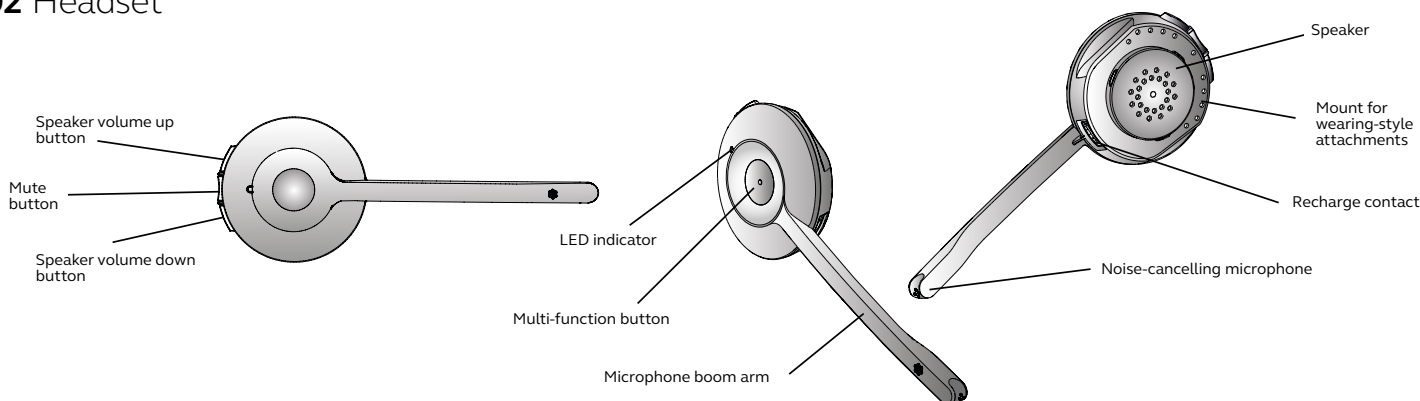

02 Headset

Specifications

Work Space	At office desk	•	•	•	•
	Around office	•	•	•	•
	On the go		•		•
Connectivity	Desk phone	•	•		
	Softphone			•	•
	Mobile		•		•
	Tablet		•		•
Wireless Technology	DECT	•		•	
	Bluetooth®¹		•		•
Build	Mono	•	•	•	•
	Duo	•	•	•	
Wearing Style	Headband	•	•	•	•
	Earhook (Mono only)	•²	•²	•²	•²
	Neckband (Mono only)	•²	•²	•²	•²
Cable	Wireless	•	•	•	•
Talk time	Up to -hours	8	12	8	12
Range	Up to -m/ft	120/395	100/330	120/395	100/330

¹NFC enabled for easy pairing and connectivity ² Available as an accessory