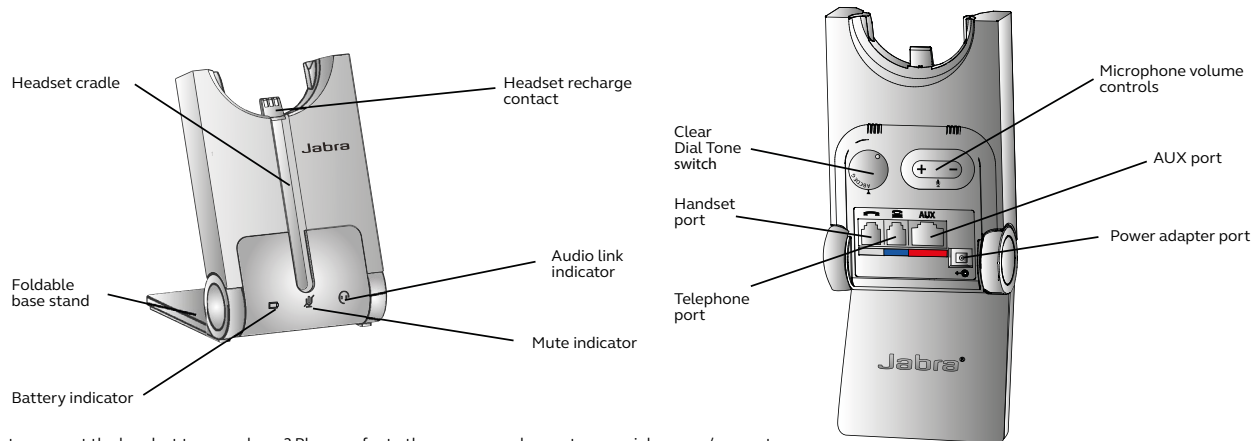

Jabra Pro 900 Series - Product overview

01 Base

You need assistance to connect the headset to your phone? Please refer to the user manual or go to www.jabra.com/support