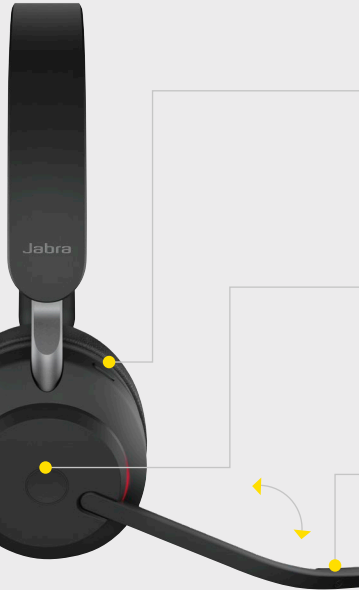

Slide the On/Off switch to the Bluetooth position and hold it there until the LED flashes blue

Follow the voice instructions in the headset to pair to your smartphone

HOW TO CHARGE

Charge with either the charging stand accessory or a USB charging cable.

Push volume + and volume - at same time to turn busylight on/off

Push x1 during a call

Push x1 to activate Voice Assistant when not on a call

Push x1

Alternatively move the microphone boom arm down to answer an incoming call

Move boom up to mute, down to unmute

	FEATURES	BENEFITS
Connectivity	Computer	Jabra Link 380 Bluetooth® adapter with USB-A or USB-C variant. Up to 30m/100ft wireless range to your computer, with significantly enhanced coverage and fewer dropouts
	Dual Bluetooth connectivity	Connect two Bluetooth enabled devices at the same time, including mobile device and computer
	Multiple device pairing	Pair up to 8 devices
Audio	Microphone	3-microphone technology for outstanding call performance
	Noise-isolating design	Instant noise isolation for improved focus in noisy surroundings
	Software integration	Additional features available via Jabra Sound+ app, Jabra Xpress and Jabra Direct
	Voice Assistant access	Quickly access your voice assistant with just the touch of a button
	Speakers	Powerful 40mm speakers deliver richer sound for a more immersive audio experience
Ease of use	Rechargeable battery	Up to 37 hours battery life
	Busylight	360° busylight on both earcups is visible from all angles, acting as a do-not-disturb sign and protecting your focus
	Optional charging stand	Easy charging and docking with the optional charging stand
	Boom arm mute and answer call	Move boom arm up to mute or down to unmute or answer call
	Call management	Answer/reject calls; increase/decrease speaker volume; mute
Variants	UC and MS variants	Choose from UC or Microsoft Teams variants
	Colour variants	Available in black and beige
	Wearing styles	Available in stereo and mono variants
Certifications	Leading UC vendors	